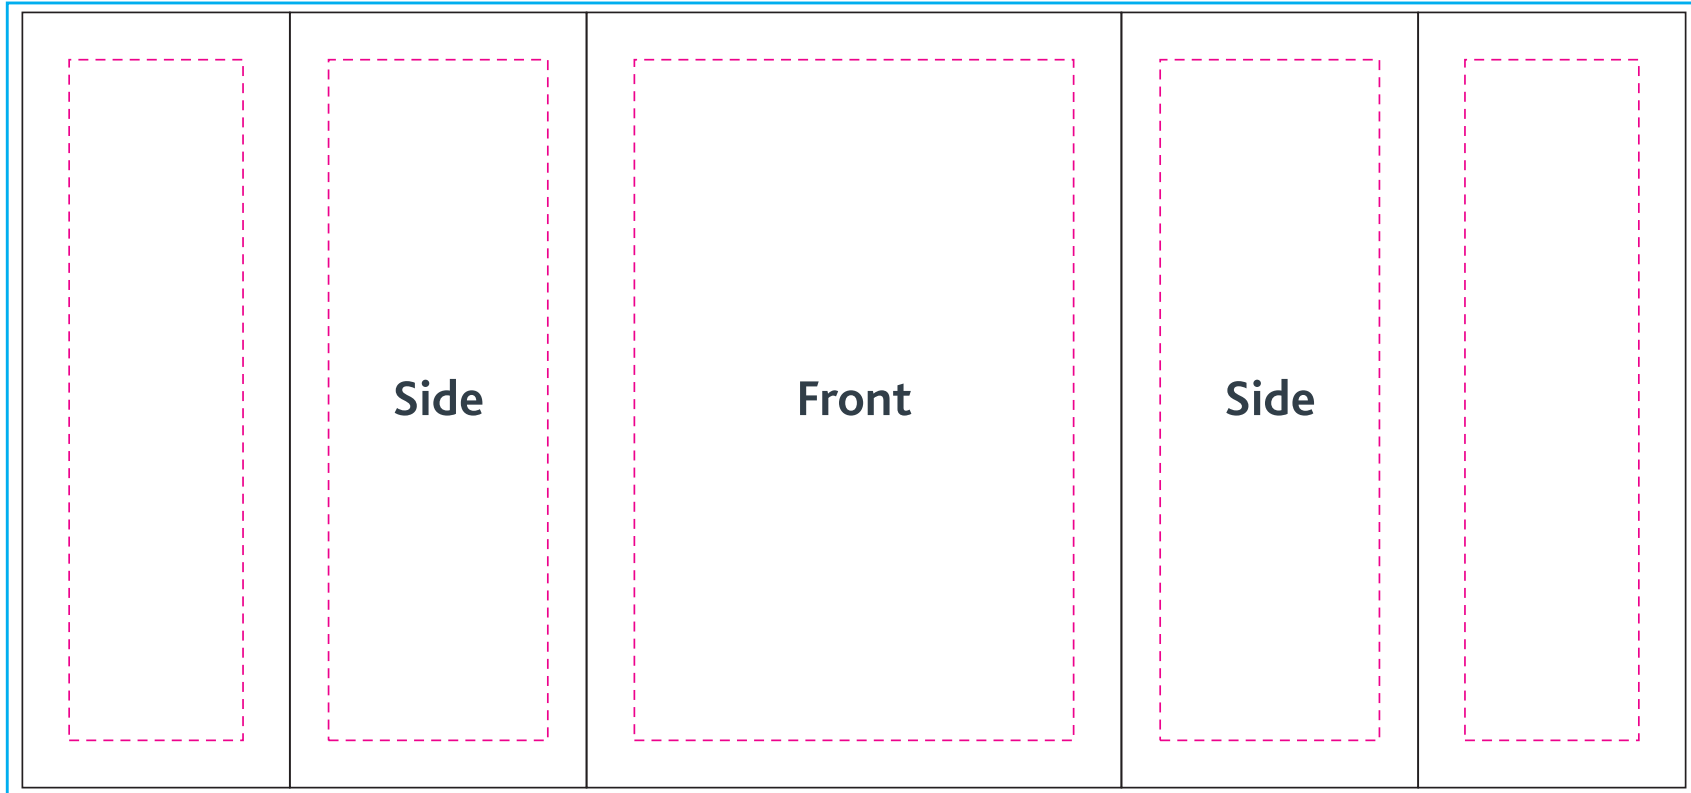

20ft InstaStretch Booth 9

Bleed area 
Main area 
Safe visible area 

Keep all important graphics inside the safe visible areas
All text & strokes must be outlined
Any pixel-based artwork must be a minimum of 100dpi

Main Area
60.2" x 90.1"
152cm x 228cm

Main Area
95.6" x 99.7"
242cm x 253cm

Main Area
60.2" x 90.1" / 99.7"
152cm x 228cm / 253cm

Case to Podium

Bleed area 
Main area 
Safe visible area 

Keep all important graphics inside the safe visible areas
All text & strokes must be outlined
Any pixel-based artwork must be a minimum of 100dpi

INSTANT EXHIBITS

Main Area
88.1" x 41.3"
223cm x 104cm

Case to Podium

Bleed area 
Main area 
Safe visible area 

Keep all important graphics inside the safe visible areas
All text & strokes must be outlined
Any pixel-based artwork must be a minimum of 100dpi

Main Area
88.1" x 41.3"
223cm x 104cm