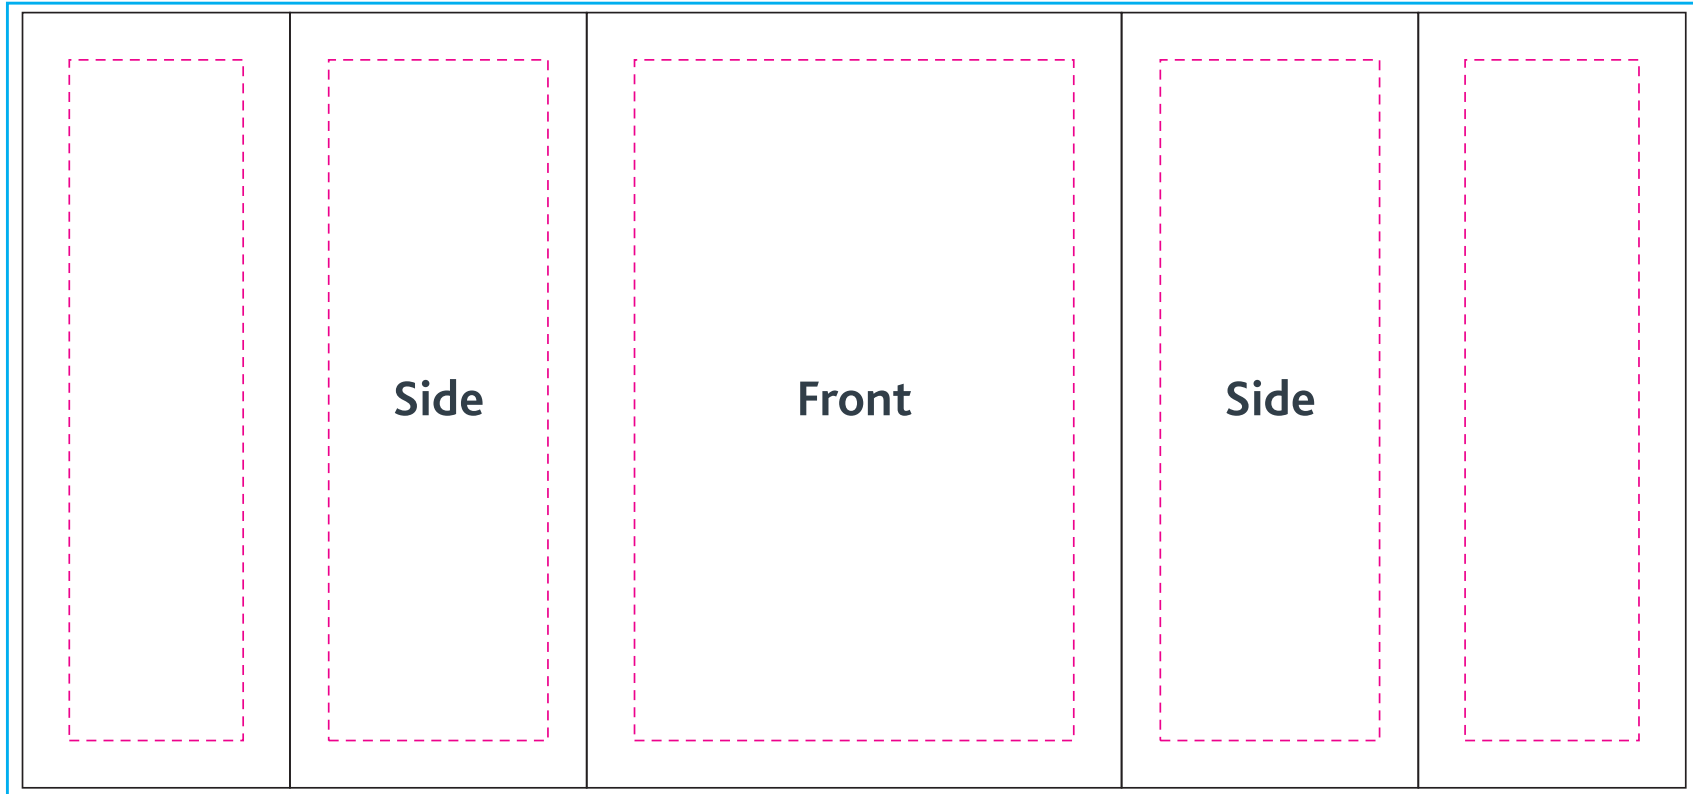

20ft InstaStretch Booth 8

Bleed area 
Main area 
Safe visible area 

Keep all important graphics inside the safe visible areas
All text & strokes must be outlined
Any pixel-based artwork must be a minimum of 100dpi

Main Area
79.9" x 90.1" / 99.7"
202cm x 228cm / 253cm

Main Area
79.9" x 90.1"
202cm x 228cm

Main Area
79.9" x 90.1" / 99.7"
202cm x 228cm / 253cm

Case to Podium

- Bleed area 
- Main area 
- Safe visible area 

Keep all important graphics inside the safe visible areas
All text & strokes must be outlined
Any pixel-based artwork must be a minimum of 100dpi

INSTANT EXHIBITS

Main Area
88.1" x 41.3"
223cm x 104cm

Triangle Display Counter

- Bleed area 
- Main area 
- Safe visible area 

Keep all important graphics inside the safe visible areas
All text & strokes must be outlined
Any pixel-based artwork must be a minimum of 100dpi

INSTANT EXHIBITS