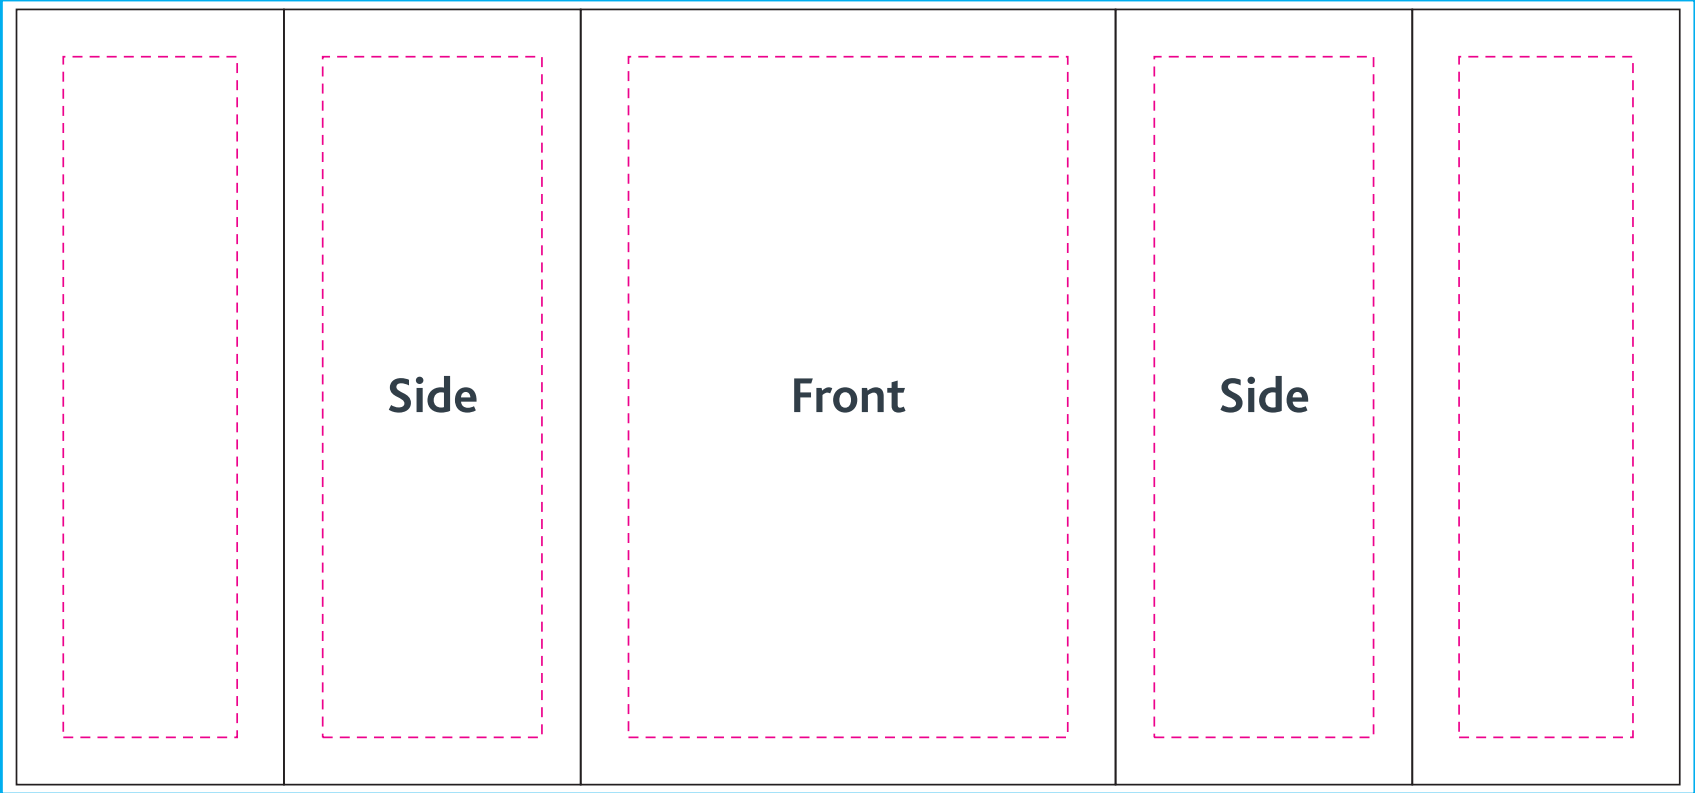

Main Area  
60.2" x 90.1" / 99.7"  
152cm x 228cm / 253cm

Main Area  
79.9" x 90.1" / 99.7"  
202cm x 228cm / 253cm

Main Area  
40.5" x 90.1" / 99.7"  
102cm x 228cm / 253cm

# Case to Podium

- Bleed area 
- Main area 
- Safe visible area 

Keep all important graphics inside the safe visible areas  
All text & strokes must be outlined  
Any pixel-based artwork must be a minimum of 100dpi

Main Area  
88.1" x 41.3"  
223cm x 104cm

# Square Display Counter

- Bleed area 
- Main area 
- Safe visible area 

Keep all important graphics inside the safe visible areas  
All text & strokes must be outlined  
Any pixel-based artwork must be a minimum of 100dpi