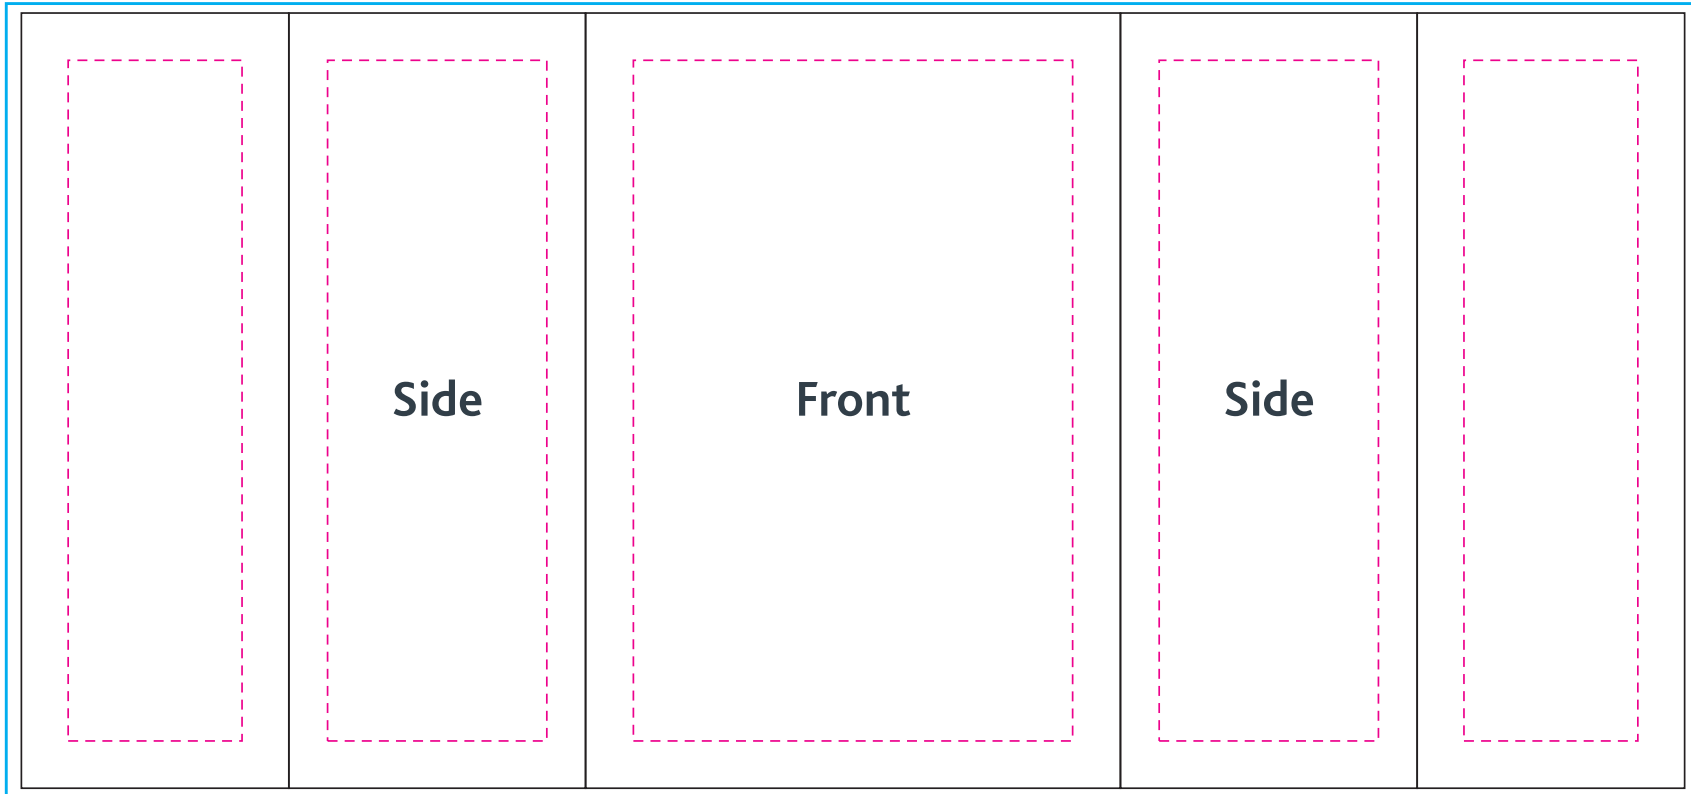

Main Area
40.5" x 112.9"
102cm x 286cm

Main Area
40.5" x 90.1" / 99.7"
102cm x 228cm / 253cm

Main Area
79.9" x 99.7"
202cm x 253cm

Main Area
40.5" x 90.1" / 99.7"
102cm x 228cm / 253cm

Main Area
40.5" x 112.9"
102cm x 286cm

Case to Podium

- Bleed area 
- Main area 
- Safe visible area 

Keep all important graphics inside the safe visible areas
All text & strokes must be outlined
Any pixel-based artwork must be a minimum of 100dpi

INSTANT EXHIBITS

Main Area
88.1" x 41.3"
223cm x 104cm

Square Display Counter

Bleed area 
Main area 
Safe visible area 

Keep all important graphics inside the safe visible areas
All text & strokes must be outlined
Any pixel-based artwork must be a minimum of 100dpi

INSTANT
EXHIBITS

Main Area
88" x 41.3"
223cm x 104cm