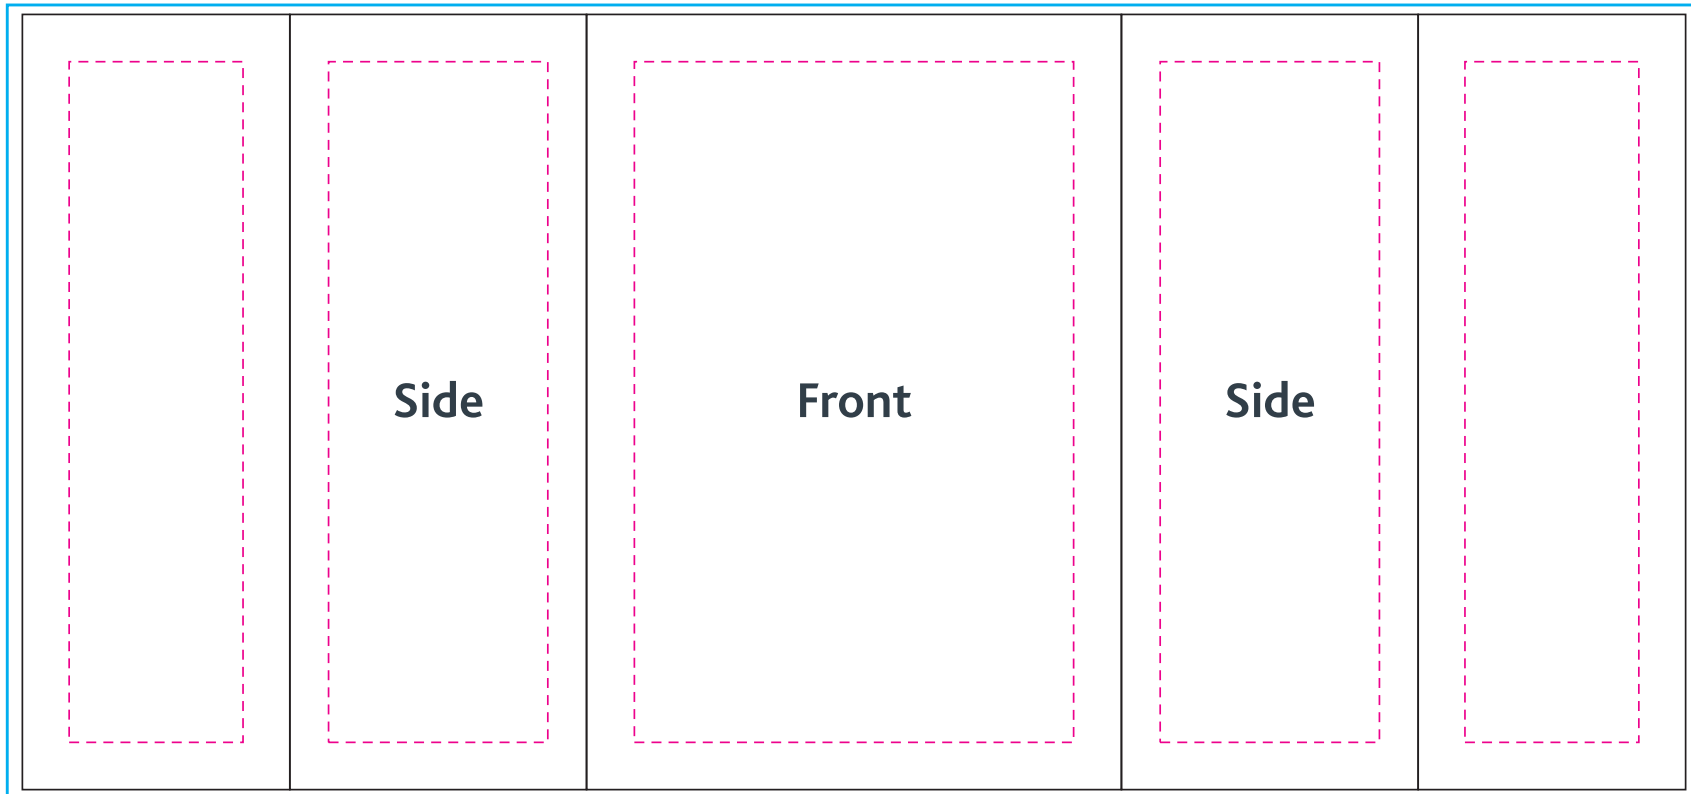

Main Area
40.5" x 112.9"
102cm x 286cm

Main Area
40.5" x 90.1" / 99.7"
102cm x 228cm / 253cm

Main Area
79.9" x 90.1"
202cm x 228cm

Main Area
40.5" x 90.1" / 99.7"
102cm x 228cm / 253cm

Main Area
40.5" x 112.9"
102cm x 286cm

Case to Podium

Bleed area 
Main area 
Safe visible area 

Keep all important graphics inside the safe visible areas
All text & strokes must be outlined
Any pixel-based artwork must be a minimum of 100dpi

Main Area
88.1" x 41.3"
223cm x 104cm

Square Display Counter

- Bleed area 
- Main area 
- Safe visible area 

Keep all important graphics inside the safe visible areas
All text & strokes must be outlined
Any pixel-based artwork must be a minimum of 100dpi

Main Area
88" x 41.3"
223cm x 104cm