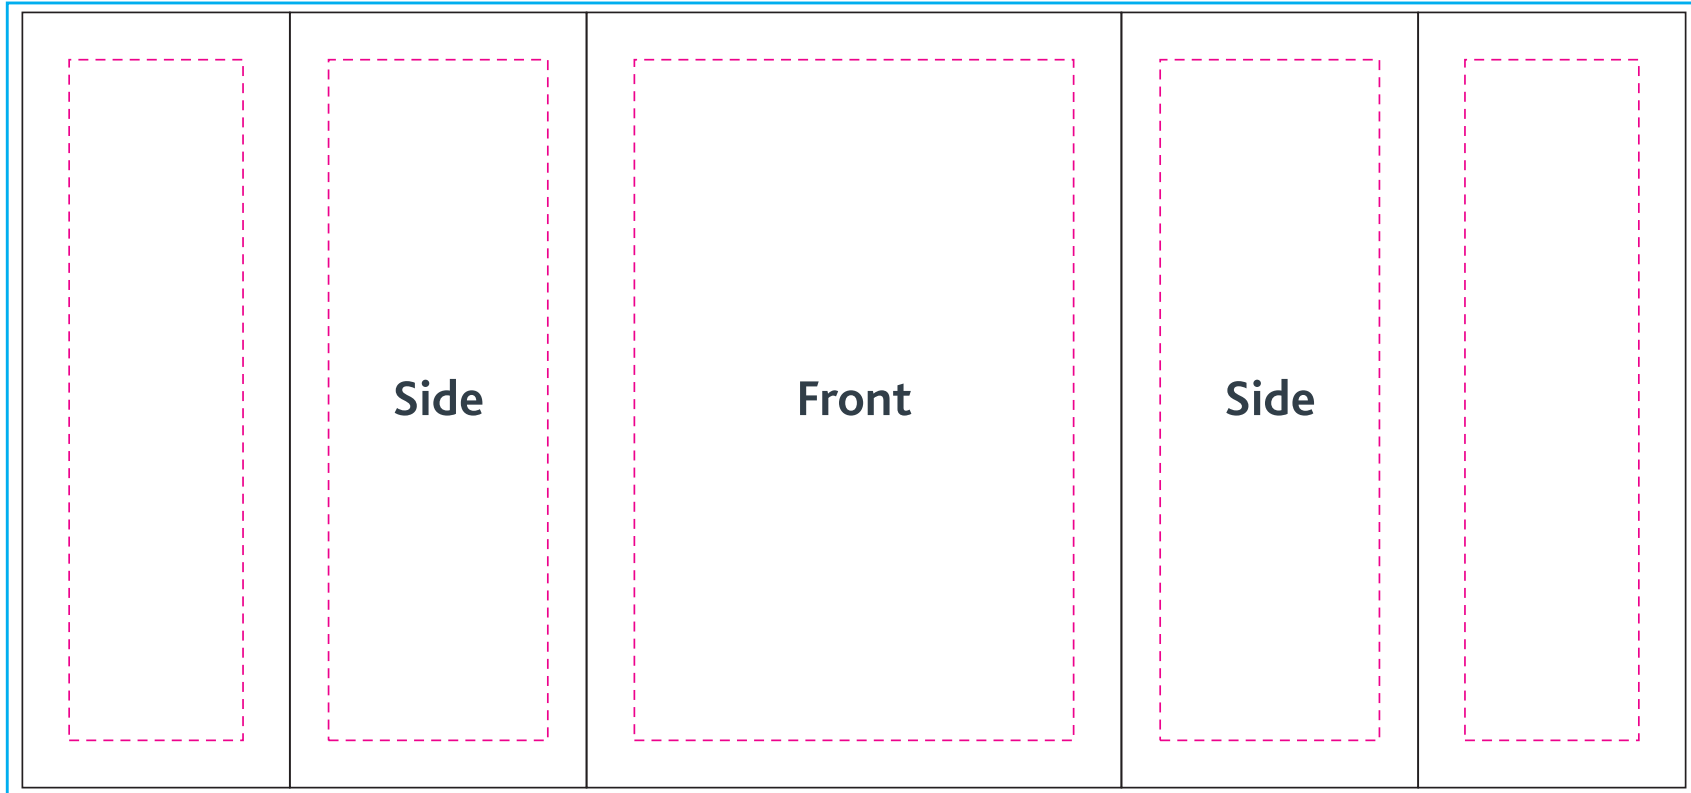

INSTANT EXHIBITS

Main Area
40.5" x 99.7"
102cm x 253cm

Main Area
79.9" x 90.1" / 99.7"
202cm x 228cm / 253cm

Main Area
79.9" x 90.1" / 99.7"
202cm x 228cm / 253cm

Main Area
40.5" x 99.7"
102cm x 253cm

Case to Podium

Bleed area 
Main area 
Safe visible area 

Keep all important graphics inside the safe visible areas
All text & strokes must be outlined
Any pixel-based artwork must be a minimum of 100dpi

INSTANT EXHIBITS

Main Area
88.1" x 41.3"
223cm x 104cm

Case to Podium

- Bleed area 
- Main area 
- Safe visible area 

Keep all important graphics inside the safe visible areas
All text & strokes must be outlined
Any pixel-based artwork must be a minimum of 100dpi

INSTANT EXHIBITS

Main Area
88.1" x 41.3"
223cm x 104cm