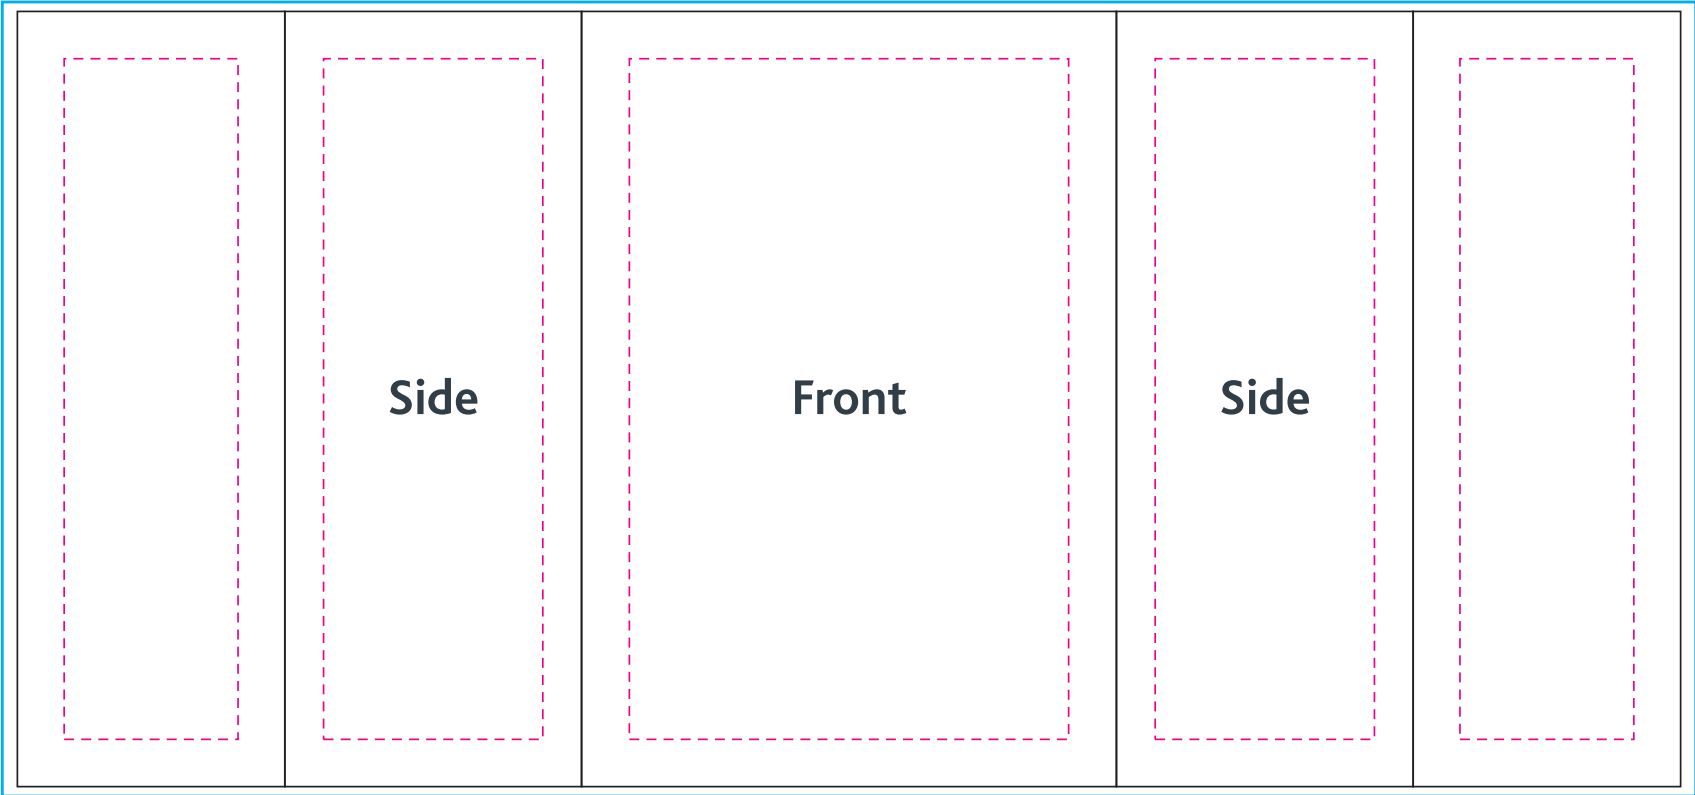

INSTANT EXHIBITS

Main Area
40.5" x 128"
102cm x 325cm

Main Area
79.9" x 90.1" / 99.7"
202cm x 228cm / 253cm

Main Area
79.9" x 90.1" / 99.7"
202cm x 228cm / 253cm

Main Area
40.5" x 128"
102cm x 325cm

Case to Podium

- Bleed area 
- Main area 
- Safe visible area 

Keep all important graphics inside the safe visible areas
All text & strokes must be outlined
Any pixel-based artwork must be a minimum of 100dpi

INSTANT EXHIBITS

Main Area
88.1" x 41.3"
223cm x 104cm

Case to Podium

- Bleed area 
- Main area 
- Safe visible area 

Keep all important graphics inside the safe visible areas
All text & strokes must be outlined
Any pixel-based artwork must be a minimum of 100dpi

INSTANT EXHIBITS

Main Area
88.1" x 41.3"
223cm x 104cm