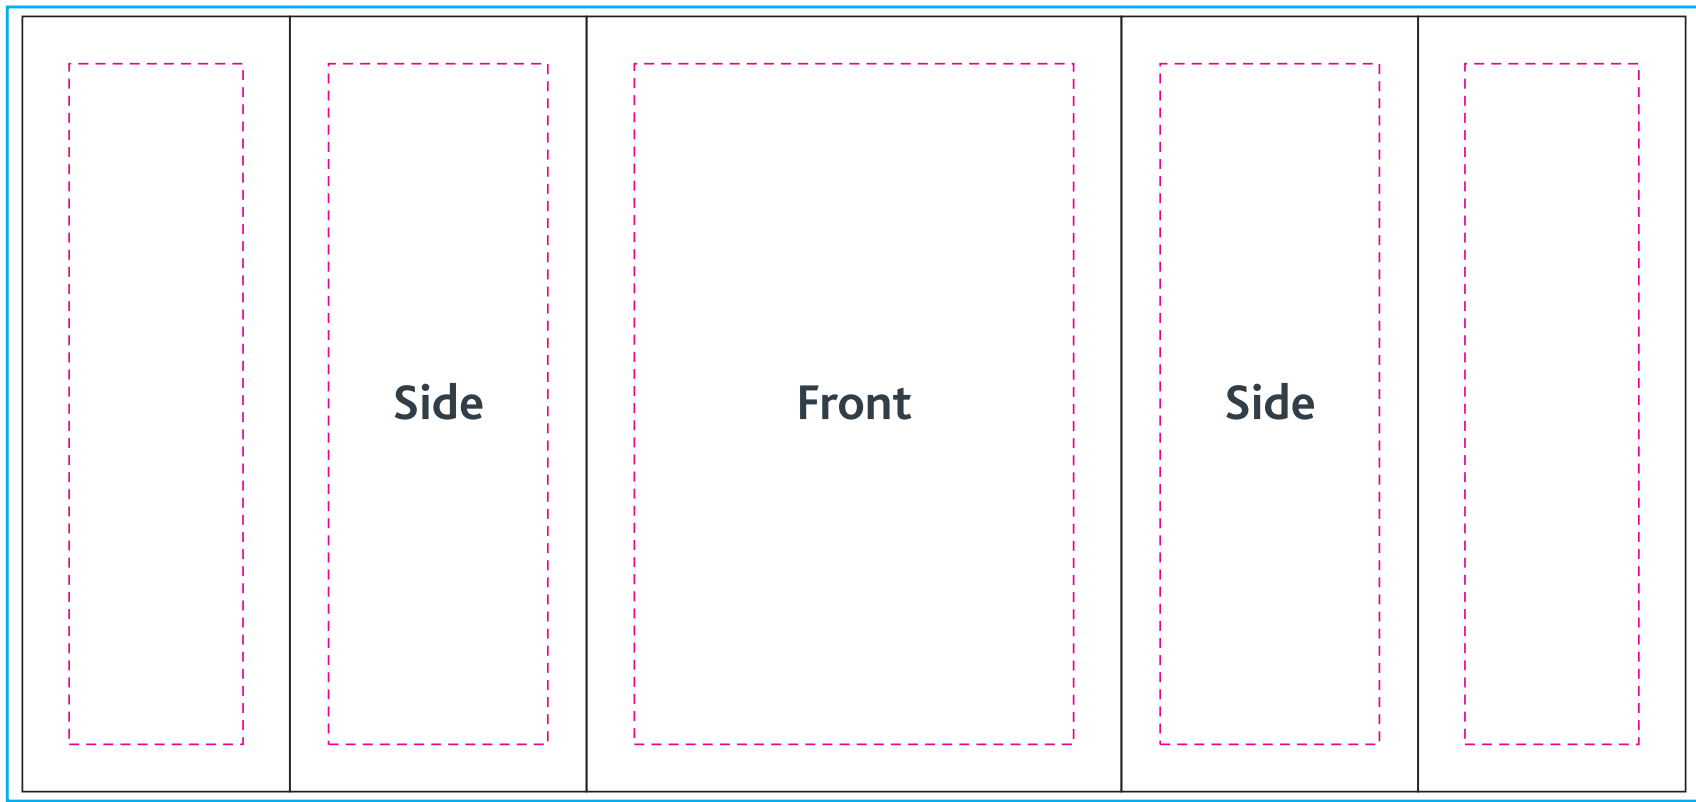

20ft InstaStretch Booth 2

Bleed area 
Main area 
Safe visible area 

Keep all important graphics inside the safe visible areas
All text & strokes must be outlined
Any pixel-based artwork must be a minimum of 100dpi

INSTANT EXHIBITS

Main Area
60.2" x 90.1" / 99.7"
252cm x 228cm / 253cm

Main Area
95.6" x 99.7"
242cm x 253cm

Main Area
60.2" x 90.1" / 99.7"
252cm x 228cm / 253cm

Case to Podium

- Bleed area 
- Main area 
- Safe visible area 

Keep all important graphics inside the safe visible areas
All text & strokes must be outlined
Any pixel-based artwork must be a minimum of 100dpi

INSTANT EXHIBITS

Main Area
88.1" x 41.3"
223cm x 104cm

Case to Podium

- Bleed area 
- Main area 
- Safe visible area 

Keep all important graphics inside the safe visible areas
All text & strokes must be outlined
Any pixel-based artwork must be a minimum of 100dpi

INSTANT EXHIBITS