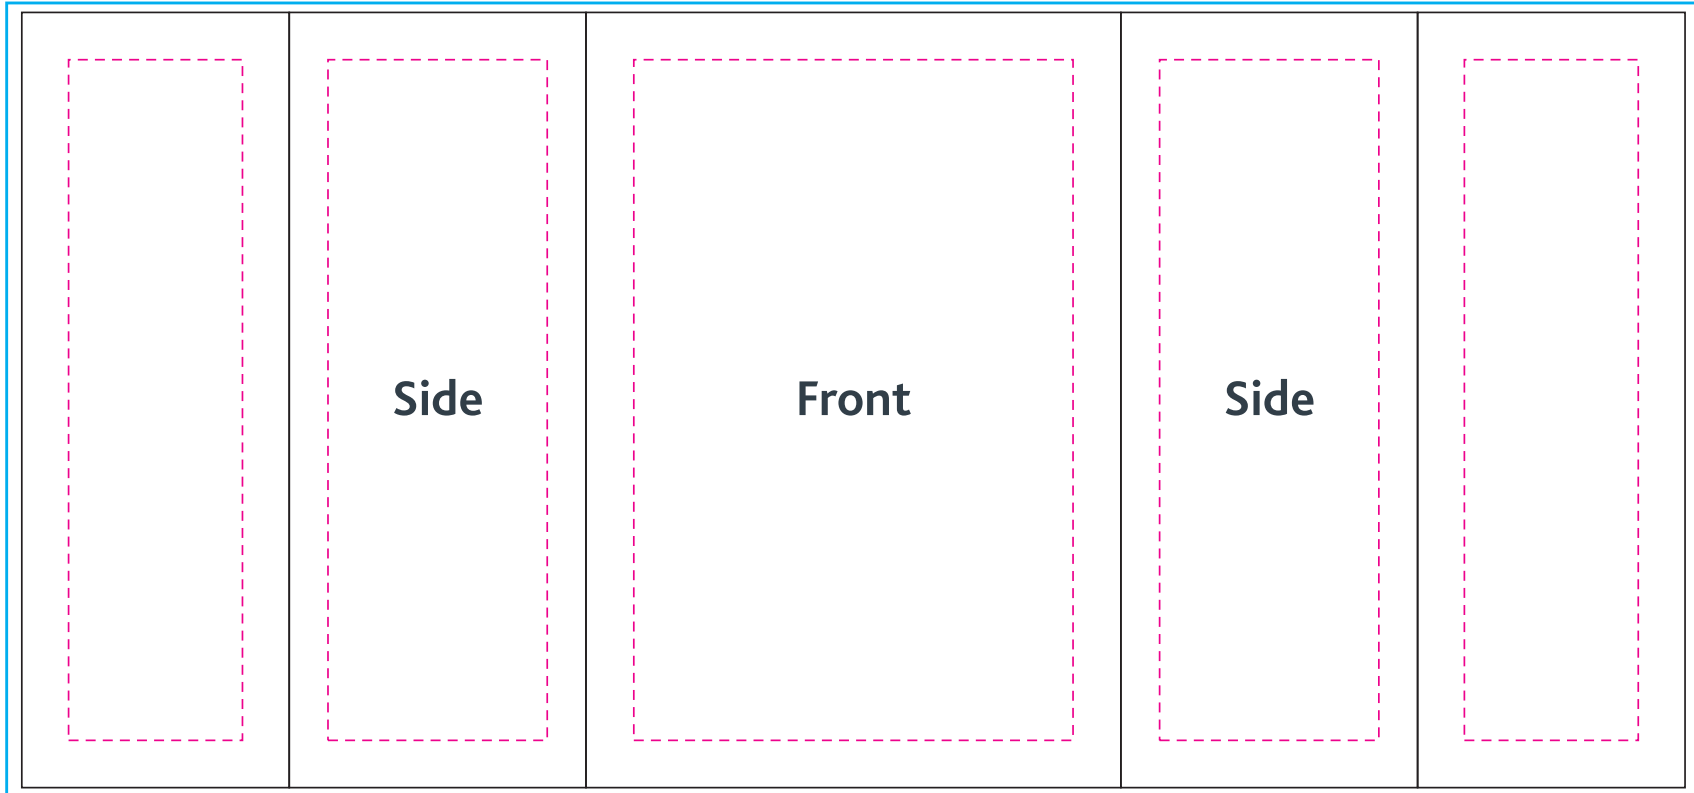

20ft InstaStretch Booth 11

Bleed area 
Main area 
Safe visible area 

Keep all important graphics inside the safe visible areas
All text & strokes must be outlined
Any pixel-based artwork must be a minimum of 100dpi

Main Area
79.9" x 90.1" / 99.7"
202cm x 228cm / 253cm

Main Area
79.9" x 99.7"
202cm x 253cm

Main Area
79.9" x 90.1" / 99.7"
202cm x 228cm / 253cm

Case to Podium

Bleed area 
Main area 
Safe visible area 

Keep all important graphics inside the safe visible areas
All text & strokes must be outlined
Any pixel-based artwork must be a minimum of 100dpi

Main Area
88.1" x 41.3"
223cm x 104cm

Case to Podium

Bleed area 
Main area 
Safe visible area 

Keep all important graphics inside the safe visible areas
All text & strokes must be outlined
Any pixel-based artwork must be a minimum of 100dpi

Main Area
88.1" x 41.3"
223cm x 104cm