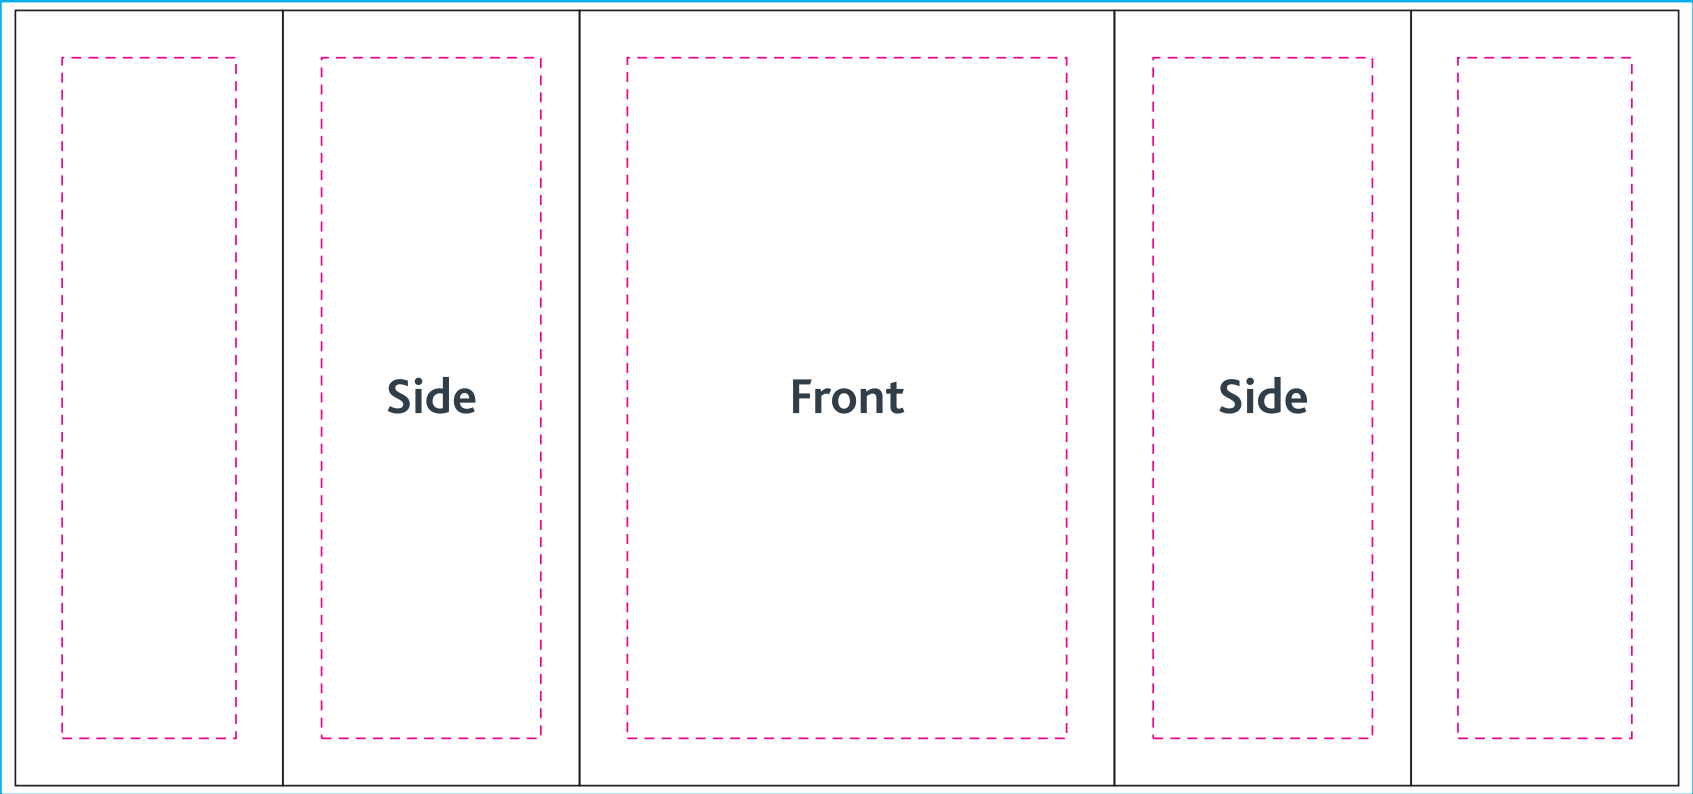

# INSTANT EXHIBITS

Main Area  
79.9" x 90.1" / 99.7"  
202cm x 228cm / 253cm

Main Area  
95.6" x 90.1" / 99.7"  
242cm x 228cm / 253cm

Main Area  
40.5" x 90.1" / 99.7"  
102cm x 228cm / 253cm

# Case to Podium

- Bleed area 
- Main area 
- Safe visible area 

Keep all important graphics inside the safe visible areas  
All text & strokes must be outlined  
Any pixel-based artwork must be a minimum of 100dpi

Main Area  
88.1" x 41.3"  
223cm x 104cm