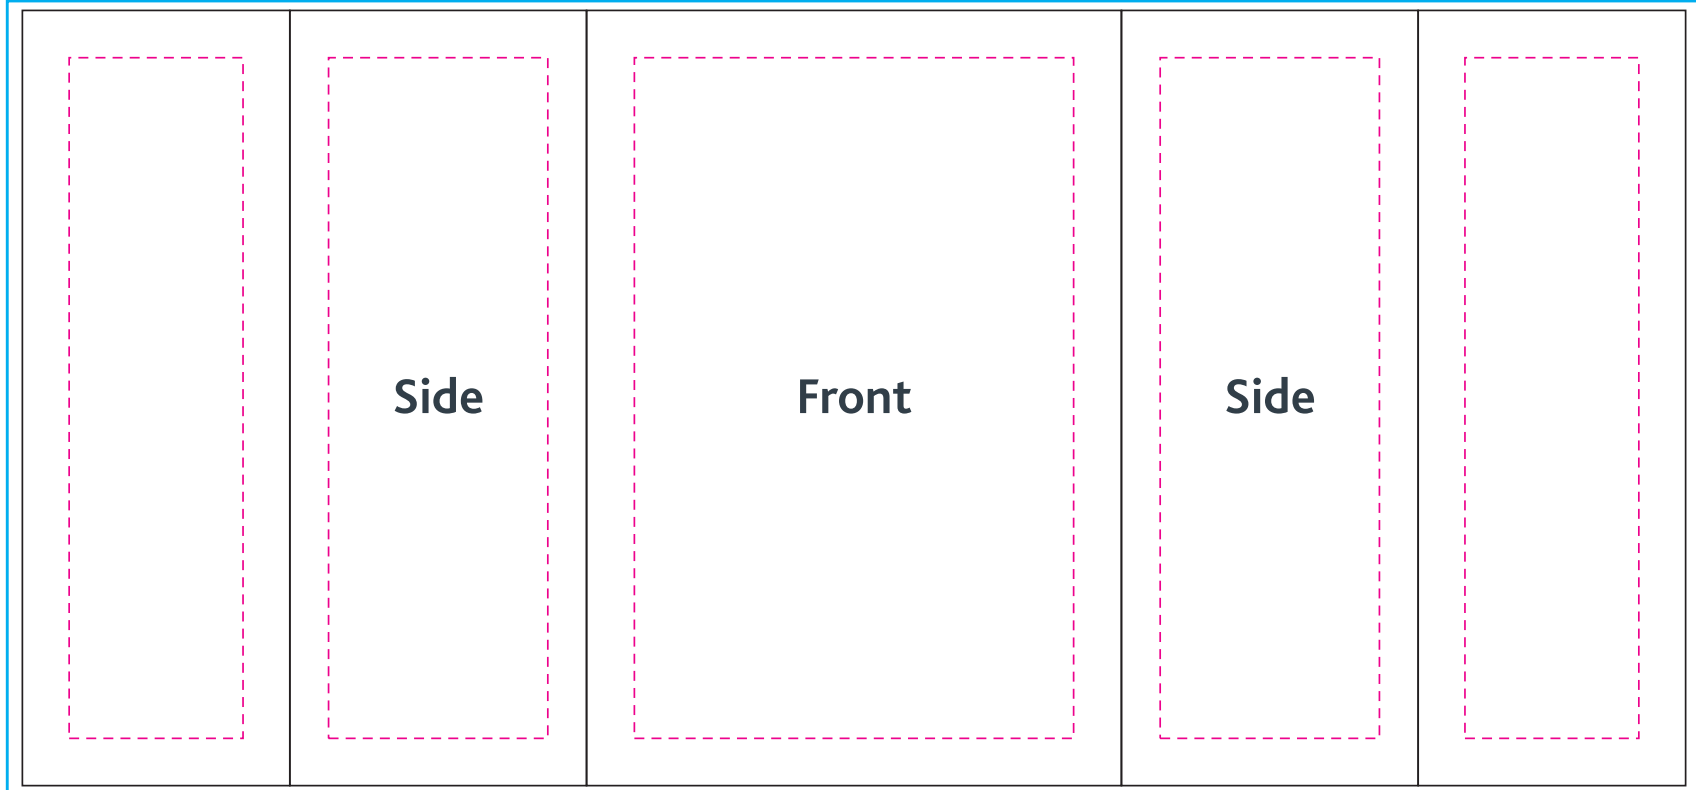

20ft InstaStretch Booth 1

Bleed area 
Main area 
Safe visible area 

Keep all important graphics inside the safe visible areas
All text & strokes must be outlined
Any pixel-based artwork must be a minimum of 100dpi

INSTANT EXHIBITS

Main Area
95.6" x 90.1" / 99.7"
242cm x 228cm / 253cm

Main Area
60.2" x 90.1"
152cm x 228cm

Main Area
60.2" x 90.1"
152cm x 228cm

Case to Podium

- Bleed area 
- Main area 
- Safe visible area 

Keep all important graphics inside the safe visible areas
All text & strokes must be outlined
Any pixel-based artwork must be a minimum of 100dpi

INSTANT EXHIBITS

Main Area
88.1" x 41.3"
223cm x 104cm

Case to Podium

- Bleed area 
- Main area 
- Safe visible area 

Keep all important graphics inside the safe visible areas
All text & strokes must be outlined
Any pixel-based artwork must be a minimum of 100dpi

INSTANT EXHIBITS