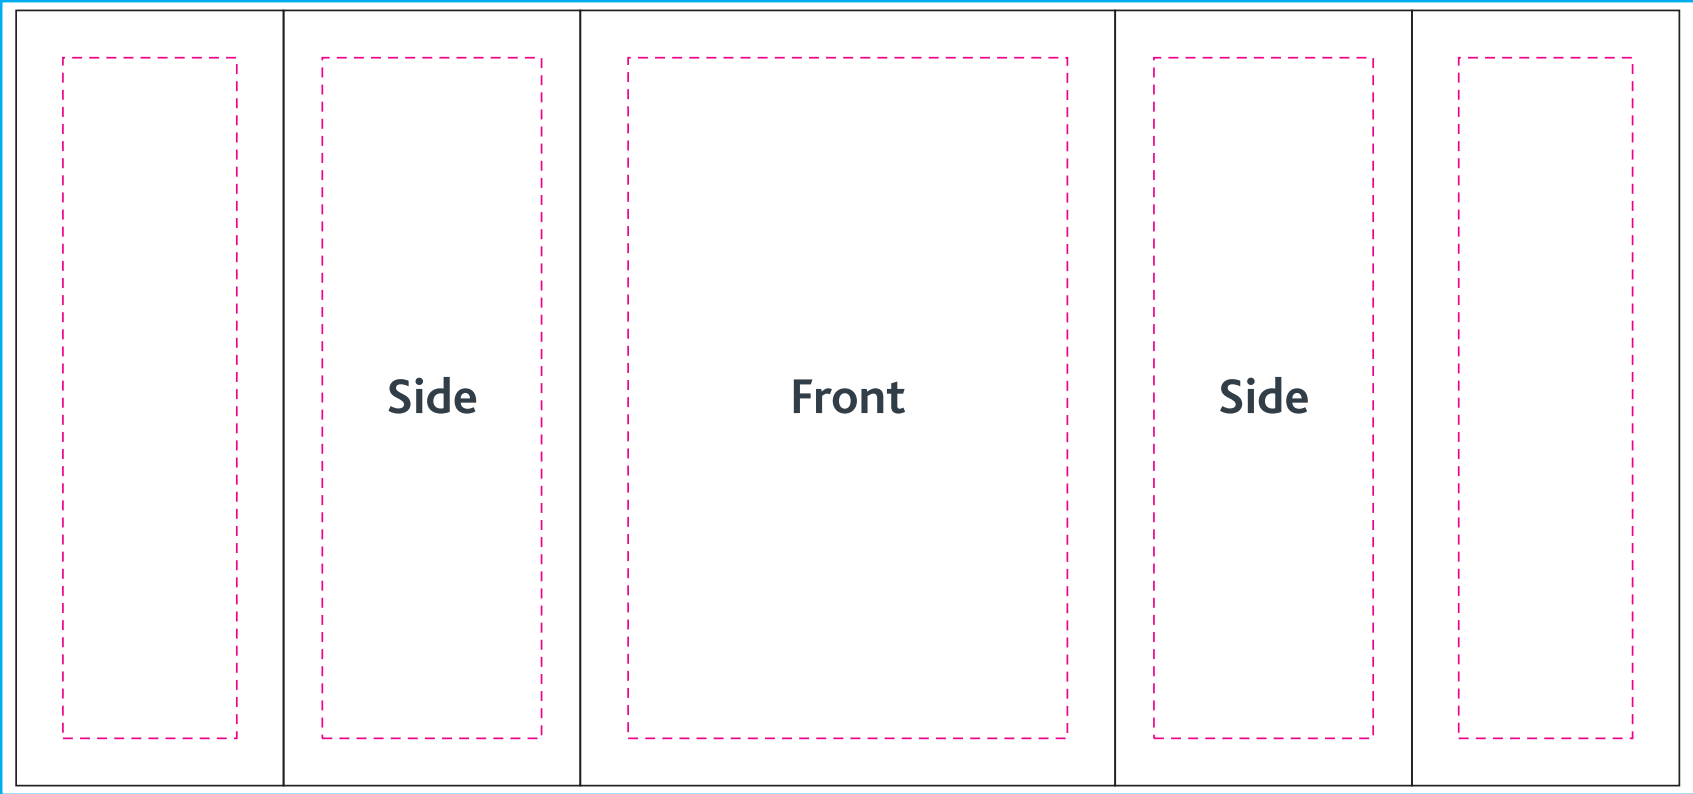

10ft InstaShelf Booth

Bleed area 
 Main area 
 Safe visible area 

Keep all important graphics inside the safe visible areas
 All text & strokes must be outlined
 Any pixel-based artwork must be a minimum of 100dpi

Case to Podium

- Bleed area 
- Main area 
- Safe visible area 

Keep all important graphics inside the safe visible areas
All text & strokes must be outlined
Any pixel-based artwork must be a minimum of 100dpi

Main Area
88.1" x 41.3"
223cm x 104cm

iPad Stand

Bleed area

Main area

Safe visible area

Shelve Stand

Bleed area 
Main area 
Safe visible area 

Keep all important graphics inside the safe visible areas
All text & strokes must be outlined
Any pixel-based artwork must be a minimum of 100dpi

Main Area
222.8" x 17.7"
563cm x 43cm

Inside (50% Scale)

Main Area
80.7" x 33.4"
203cm x 83cm

Main Area
33.4" x 17.7"
83cm x 43cm

Main Area
80.7" x 33.4"
203cm x 83cm

Main Area
33.4" x 17.7"
83cm x 43cm