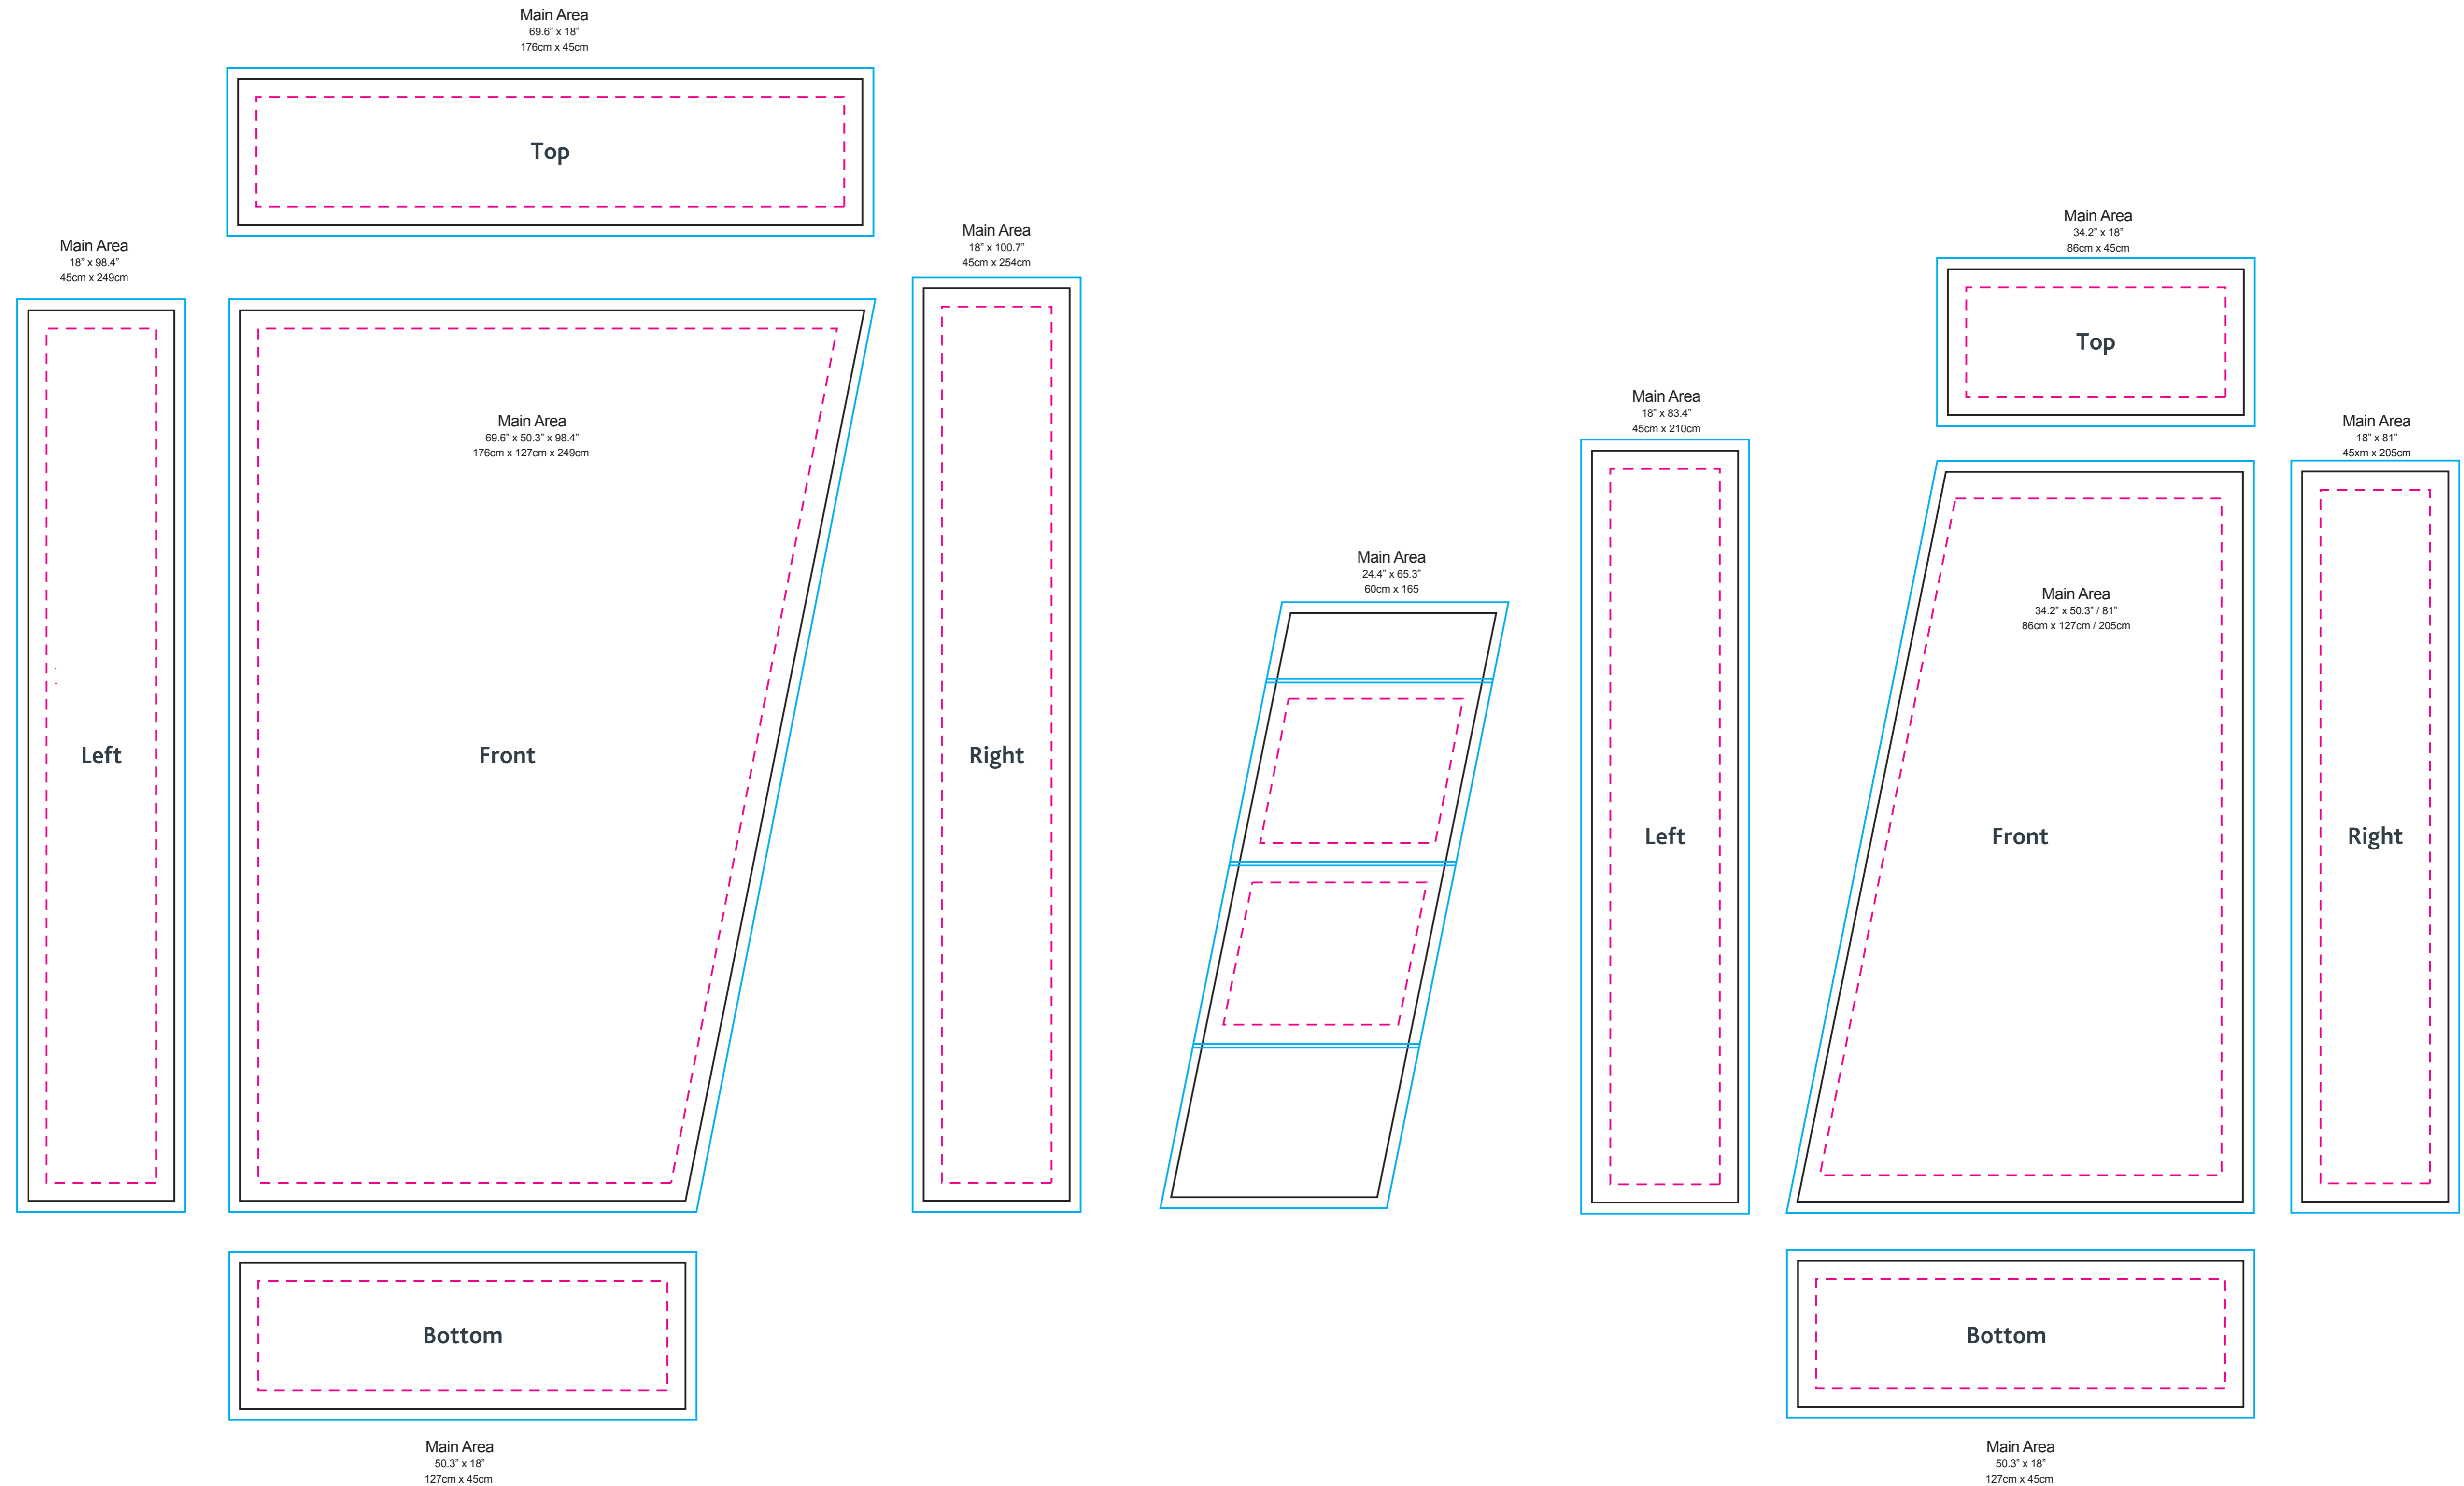

10ft InstaShelf Booth

Bleed area 
 Main area 
 Safe visible area 

Keep all important graphics inside the safe visible areas
 All text & strokes must be outlined
 Any pixel-based artwork must be a minimum of 100dpi

Case to Podium

- Bleed area 
- Main area 
- Safe visible area 

Keep all important graphics inside the safe visible areas
All text & strokes must be outlined
Any pixel-based artwork must be a minimum of 100dpi

Main Area
88.1" x 41.3"
223cm x 104cm

iPad Stand

Bleed area

Main area

Safe visible area

Shelve Stand

Bleed area 
Main area 
Safe visible area 

Keep all important graphics inside the safe visible areas
All text & strokes must be outlined
Any pixel-based artwork must be a minimum of 100dpi

Main Area
222.8" x 17.7"
563cm x 43cm

Inside (50% Scale)

Main Area
80.7" x 33.4"
203cm x 83cm

Main Area
33.4" x 17.7"
83cm x 43cm

Main Area
80.7" x 33.4"
203cm x 83cm

Main Area
33.4" x 17.7"
83cm x 43cm