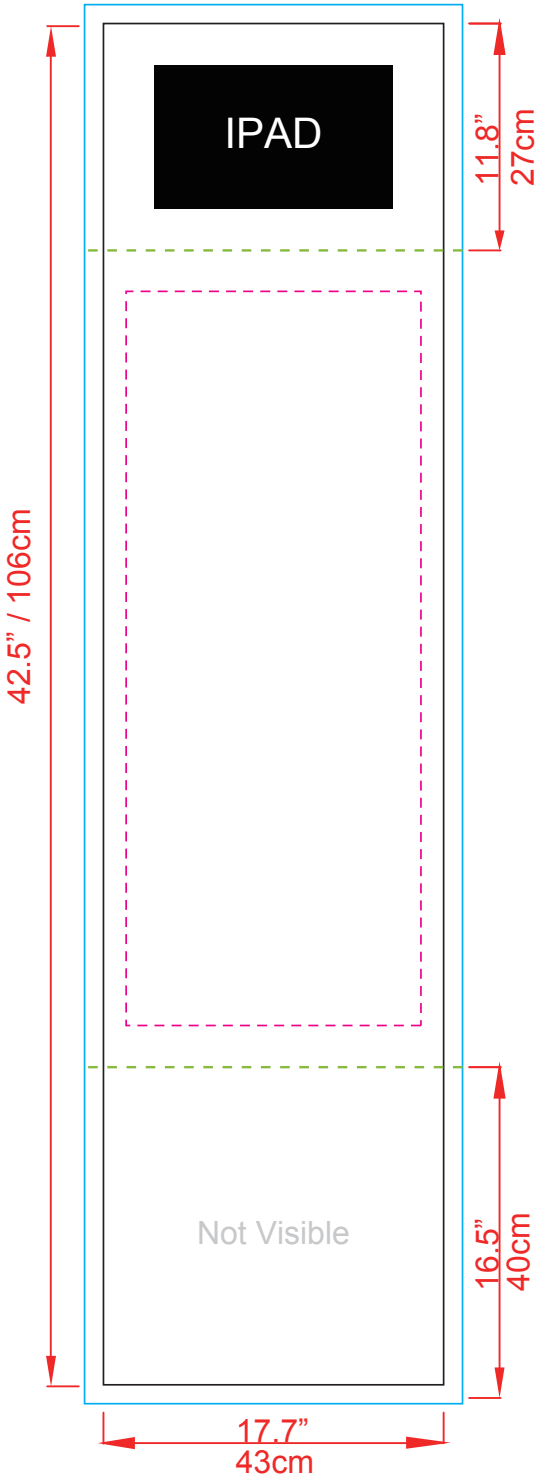

10ft InstaShelf Booth

Bleed area 
 Main area 
 Safe visible area 

Keep all important graphics inside the safe visible areas
 All text & strokes must be outlined
 Any pixel-based artwork must be a minimum of 100dpi

Case to Podium

- Bleed area 
- Main area 
- Safe visible area 

Keep all important graphics inside the safe visible areas
All text & strokes must be outlined
Any pixel-based artwork must be a minimum of 100dpi

Main Area
88.1" x 41.3"
223cm x 104cm

iPad Stand

Bleed area

Main area

Safe visible area

Shelve Stand

Bleed area 
Main area 
Safe visible area 

Keep all important graphics inside the safe visible areas
All text & strokes must be outlined
Any pixel-based artwork must be a minimum of 100dpi

Main Area
222.8" x 17.7"
563cm x 43cm

Inside (50% Scale)

Main Area
80.7" x 33.4"
203cm x 83cm

Main Area
33.4" x 17.7"
83cm x 43cm

Main Area
80.7" x 33.4"
203cm x 83cm

Main Area
33.4" x 17.7"
83cm x 43cm